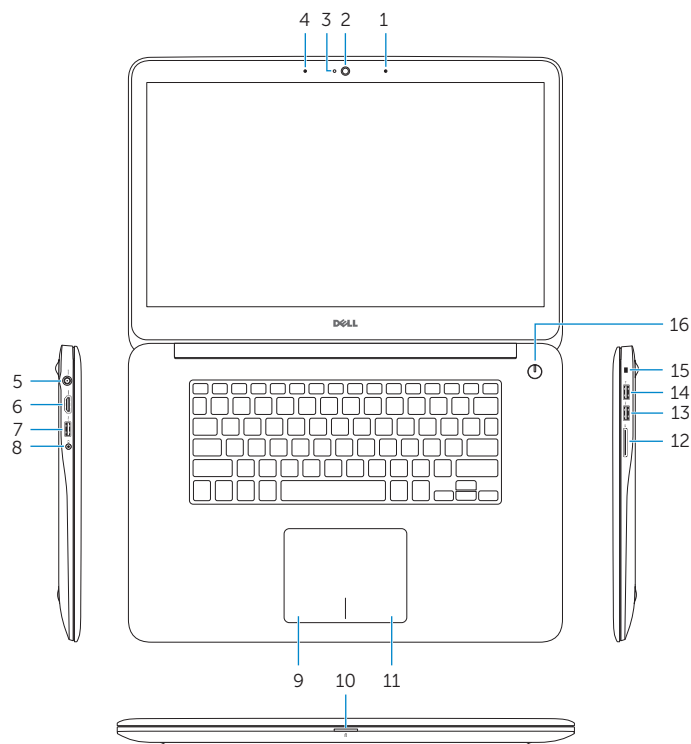

Характеристики | Özellikler | תכונות

- | | |
|---|-------------------------|
| 1. Right microphone | 11. Right-click area |
| 2. Camera | 12. Media-card reader |
| 3. Camera-status light | 13. USB 3.0 port |
| 4. Left microphone | 14. USB 2.0 port |
| 5. Power-adapter port | 15. Security-cable slot |
| 6. HDMI port | 16. Power button |
| 7. USB 3.0 port with PowerShare | 17. Regulatory label |
| 8. Headset port | 18. Service Tag label |
| 9. Left-click area | |
| 10. Power, battery, and hard-drive status light | |